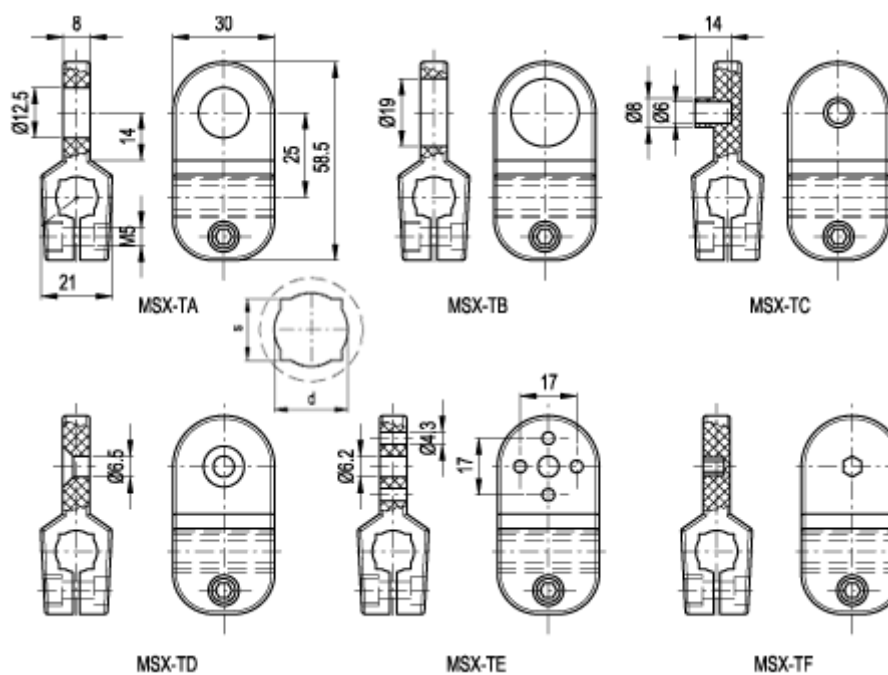

Article number: 2310440137  
 Description: E+G MSX Device clamp  
 MSX.56-TB-12-14

## Measures

d	= 14
Rotation resistance	= 5
s	= 12
Torque (N m)	= 1100
Type	= MSX.56-TA-12-14